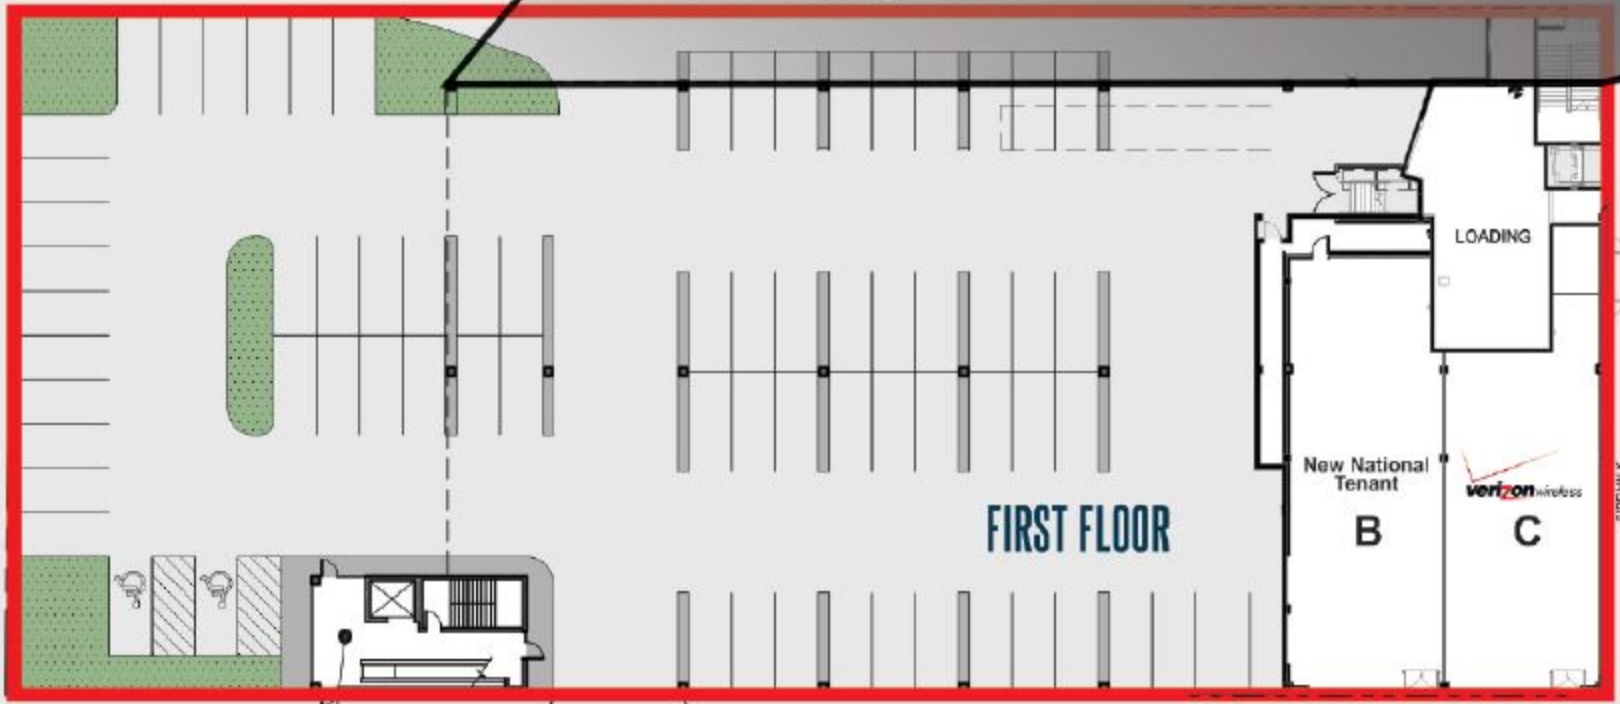

Public Alley

— subject offering

SUITE	TENANT	SQUARE FEET
A	Ross Dress for Less	26,525
B	New National Tenant	2,824
C	Verizon Wireless	1,976
Total		31,325

ROSS ENTRY LOBBY

Montrose Avenue 14,800 VPD